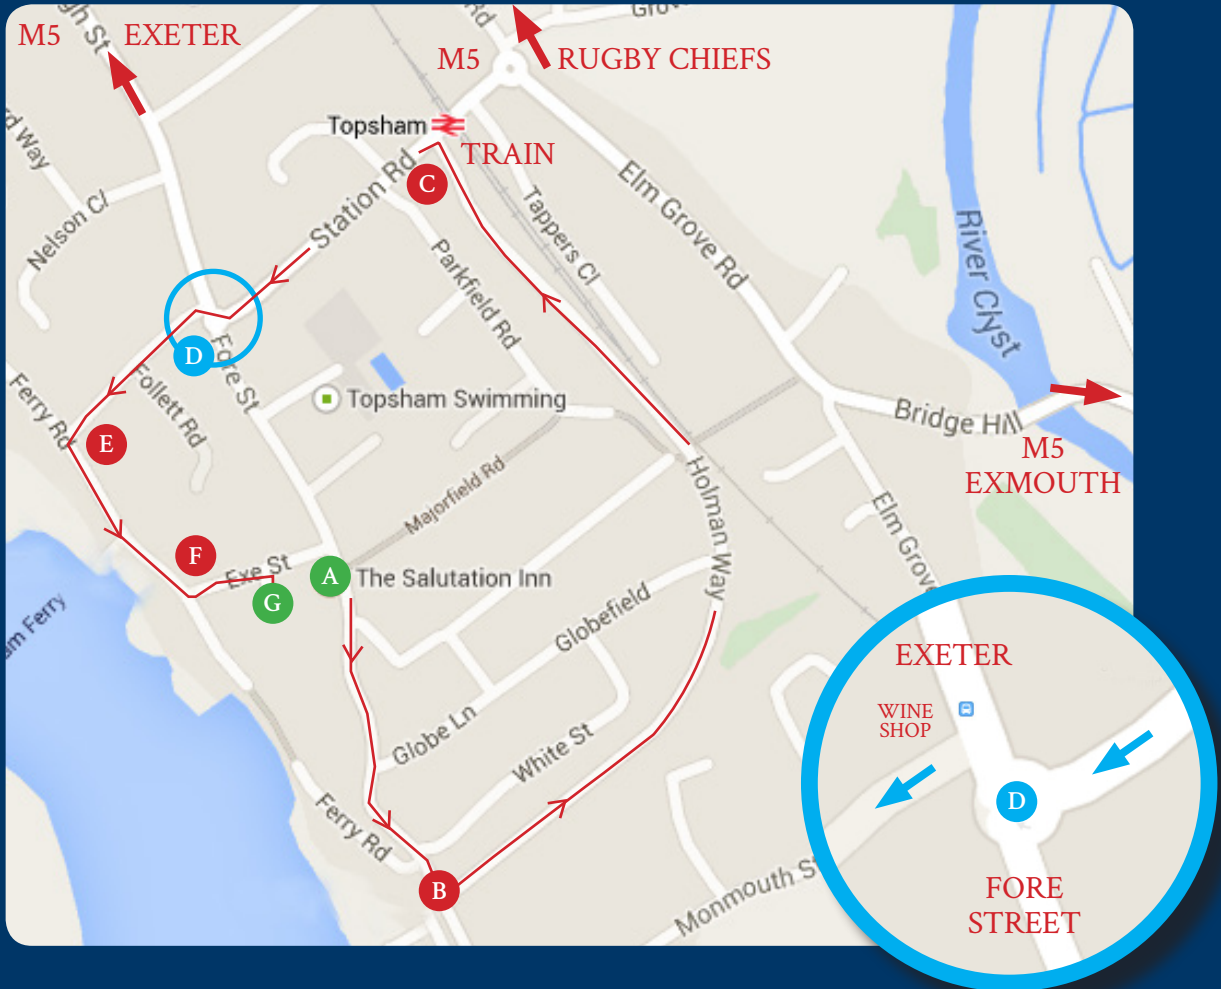

THE  
SALUTATION INN

CAR PARK DIRECTIONS

To get to Salutation Car Park at rear of building from the front - go round 'one way' system...  
If coming from Exmouth, M5 or Exeter start at **D**

- A** SALUTATION INN FORE STREET
- B** Go to end of FORE STREET - Mini Roundabout - TURN LEFT 1st Exit
- C** Go to end of HOLMAN WAY - T-Junction - TURN LEFT
- D** Go to end of STATION ROAD - Mini Roundabout - 'ALMOST' STRAIGHT ACROSS
- E** Go to end of FOLLET ROAD - T-Junction - TURN sharp LEFT
- F** FERRY ROAD- pass Passage House -TURN 1st LEFT
- G** EXE STREET-TURN RIGHT- into Salutation Inn Car Park.